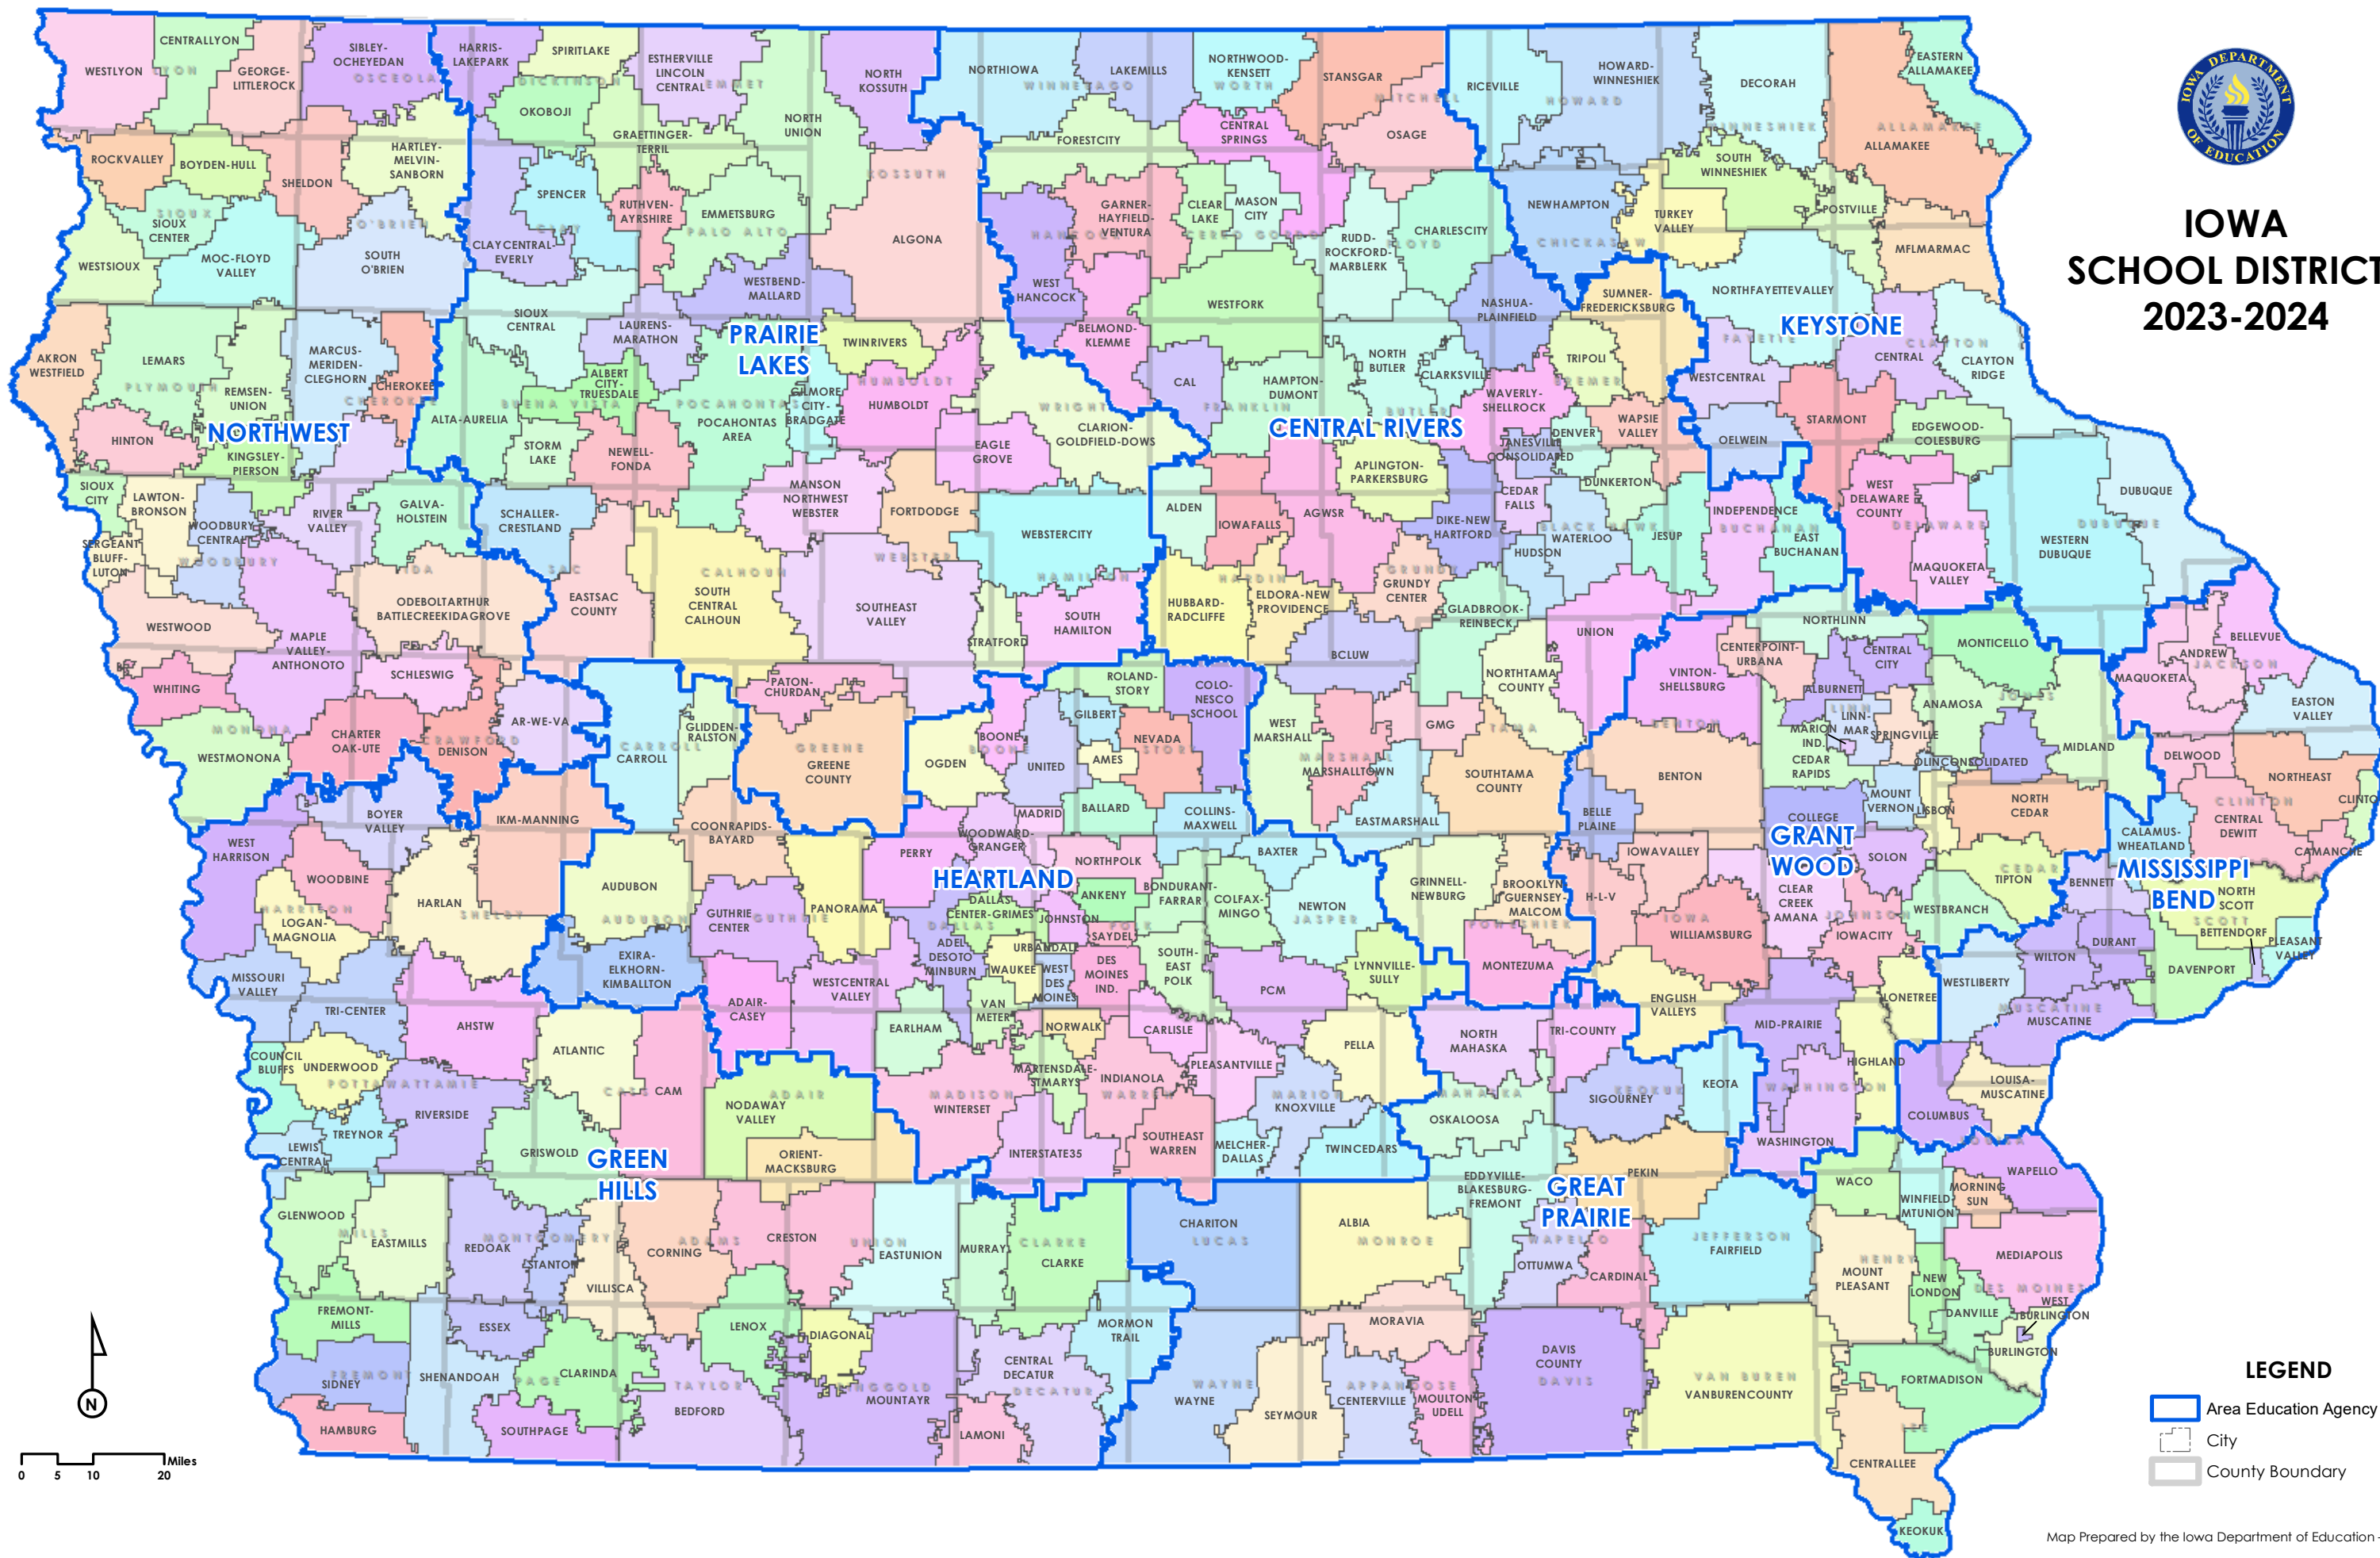

# IOWA SCHOOL DISTRICTS 2023-2024

- LEGEND**
- Area Education Agency (AEA)
  - City
  - County Boundary