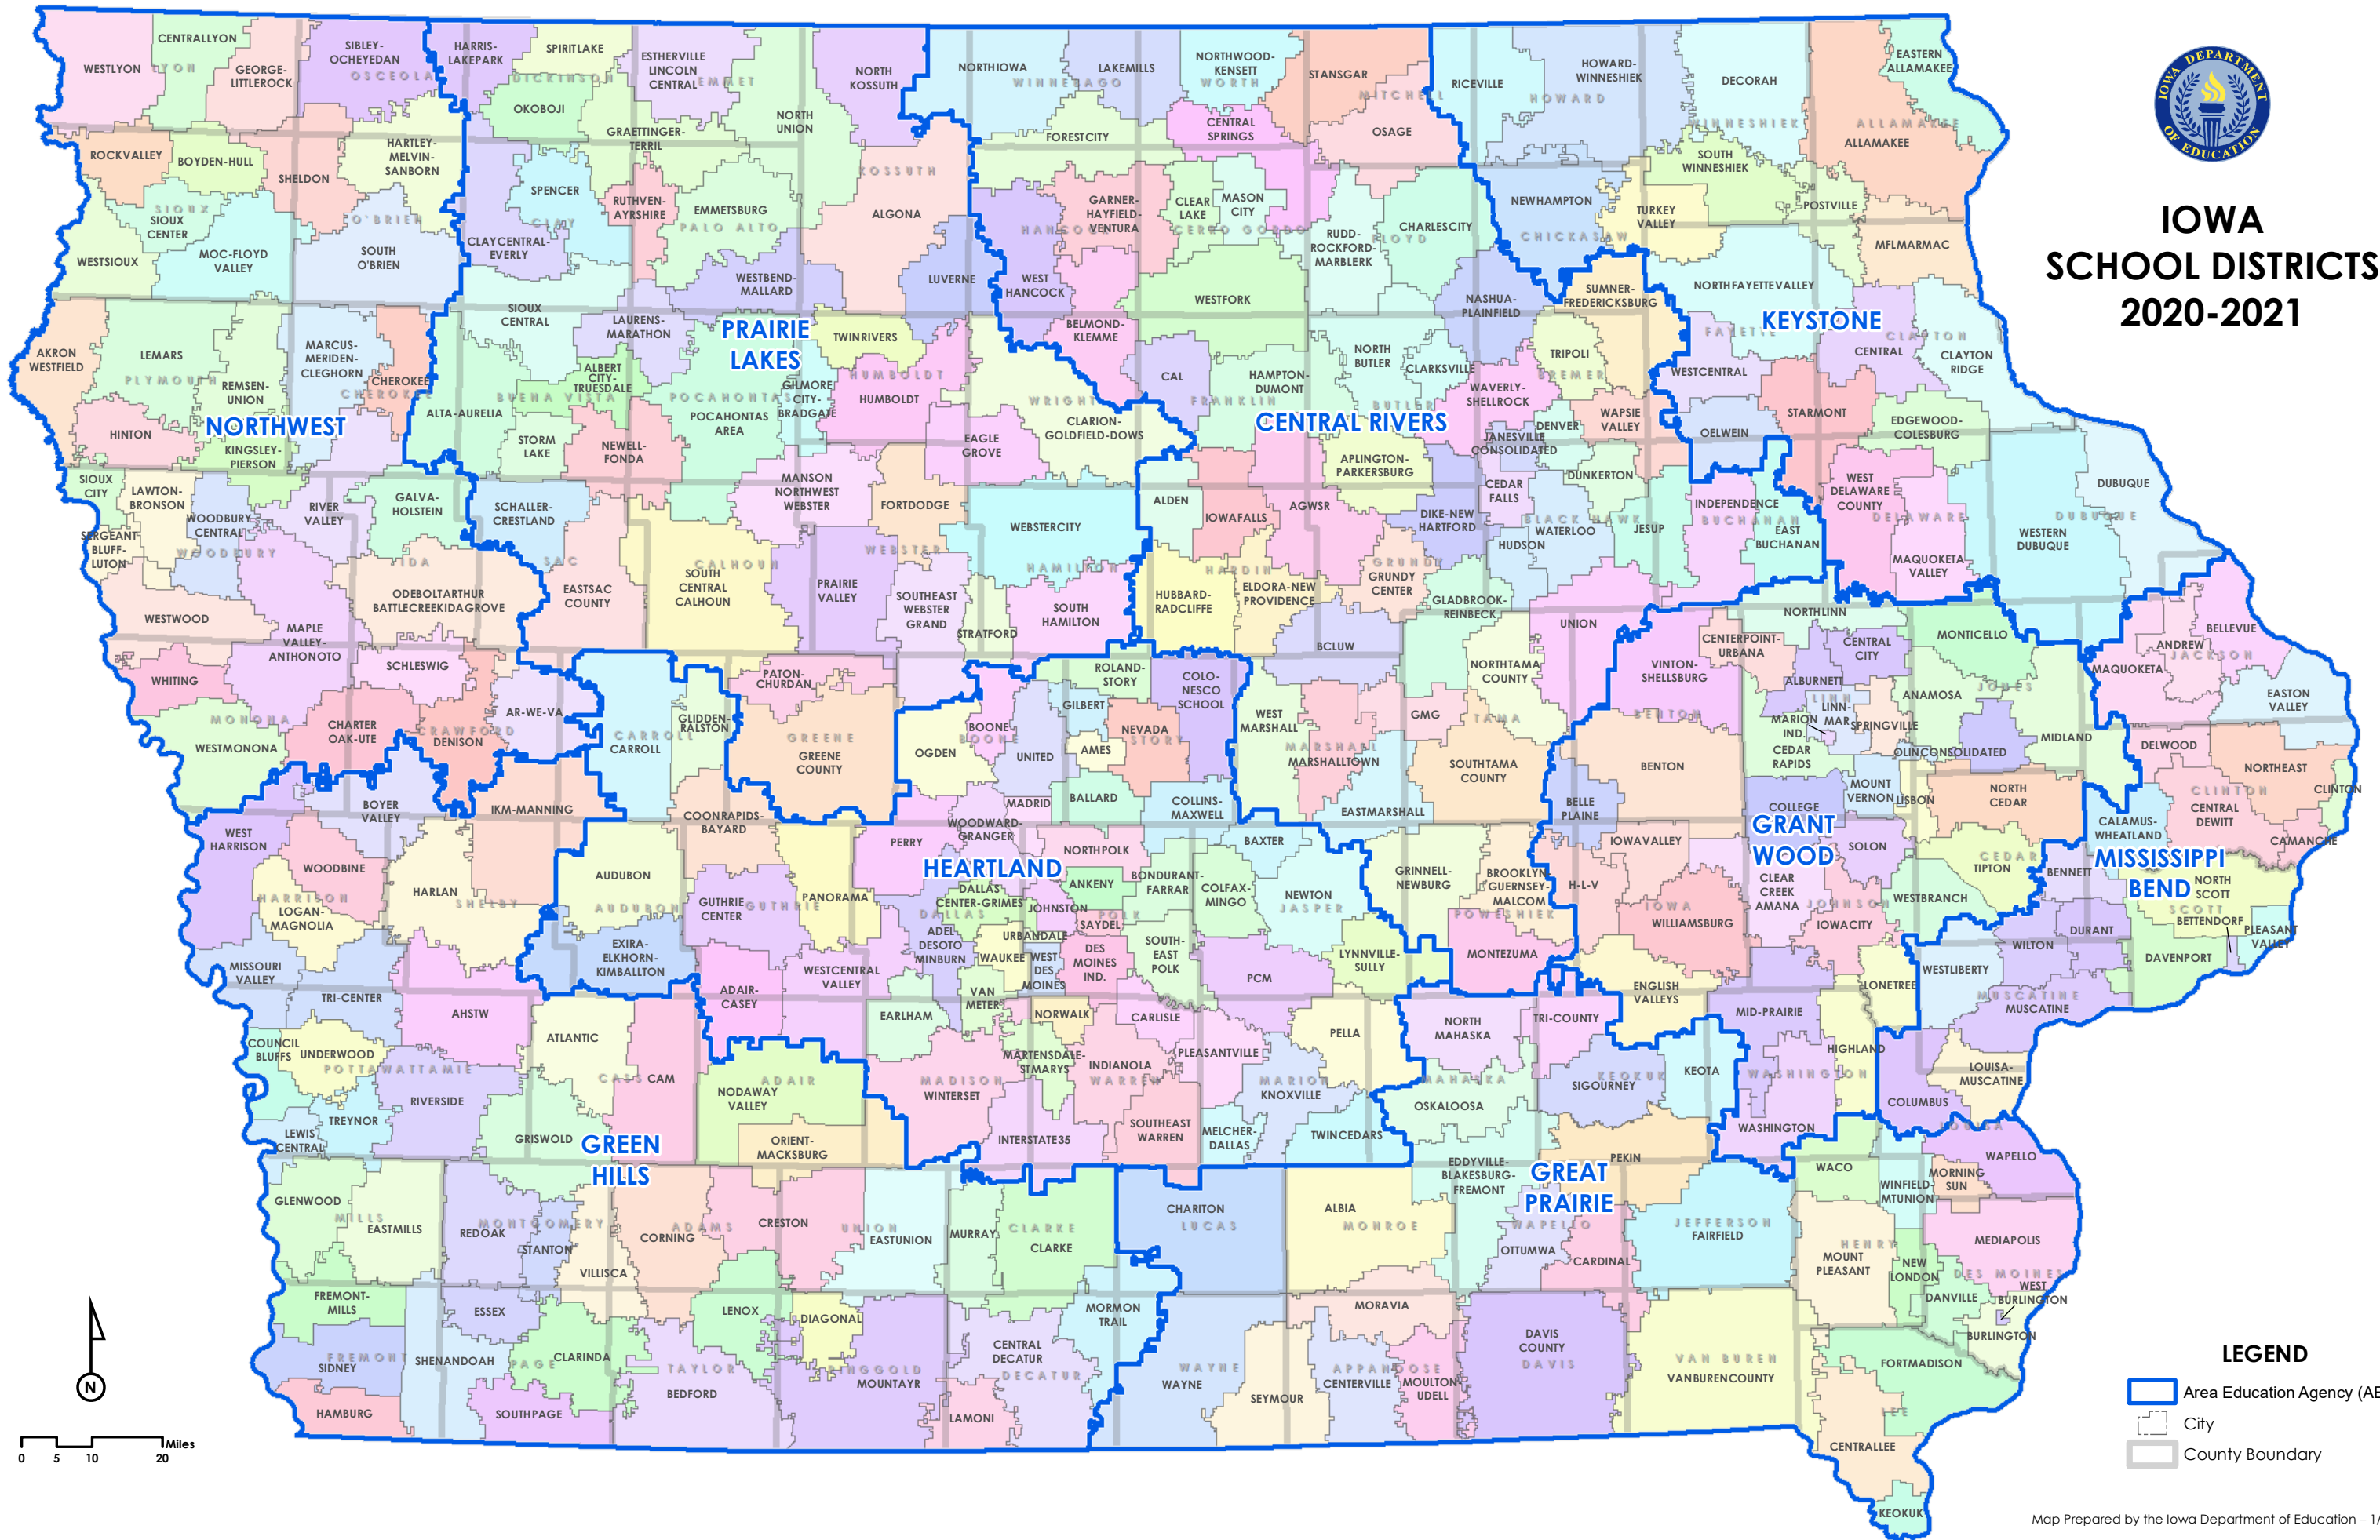

# IOWA SCHOOL DISTRICTS 2020-2021

**LEGEND**

- Area Education Agency (AEA)
- City
- County Boundary