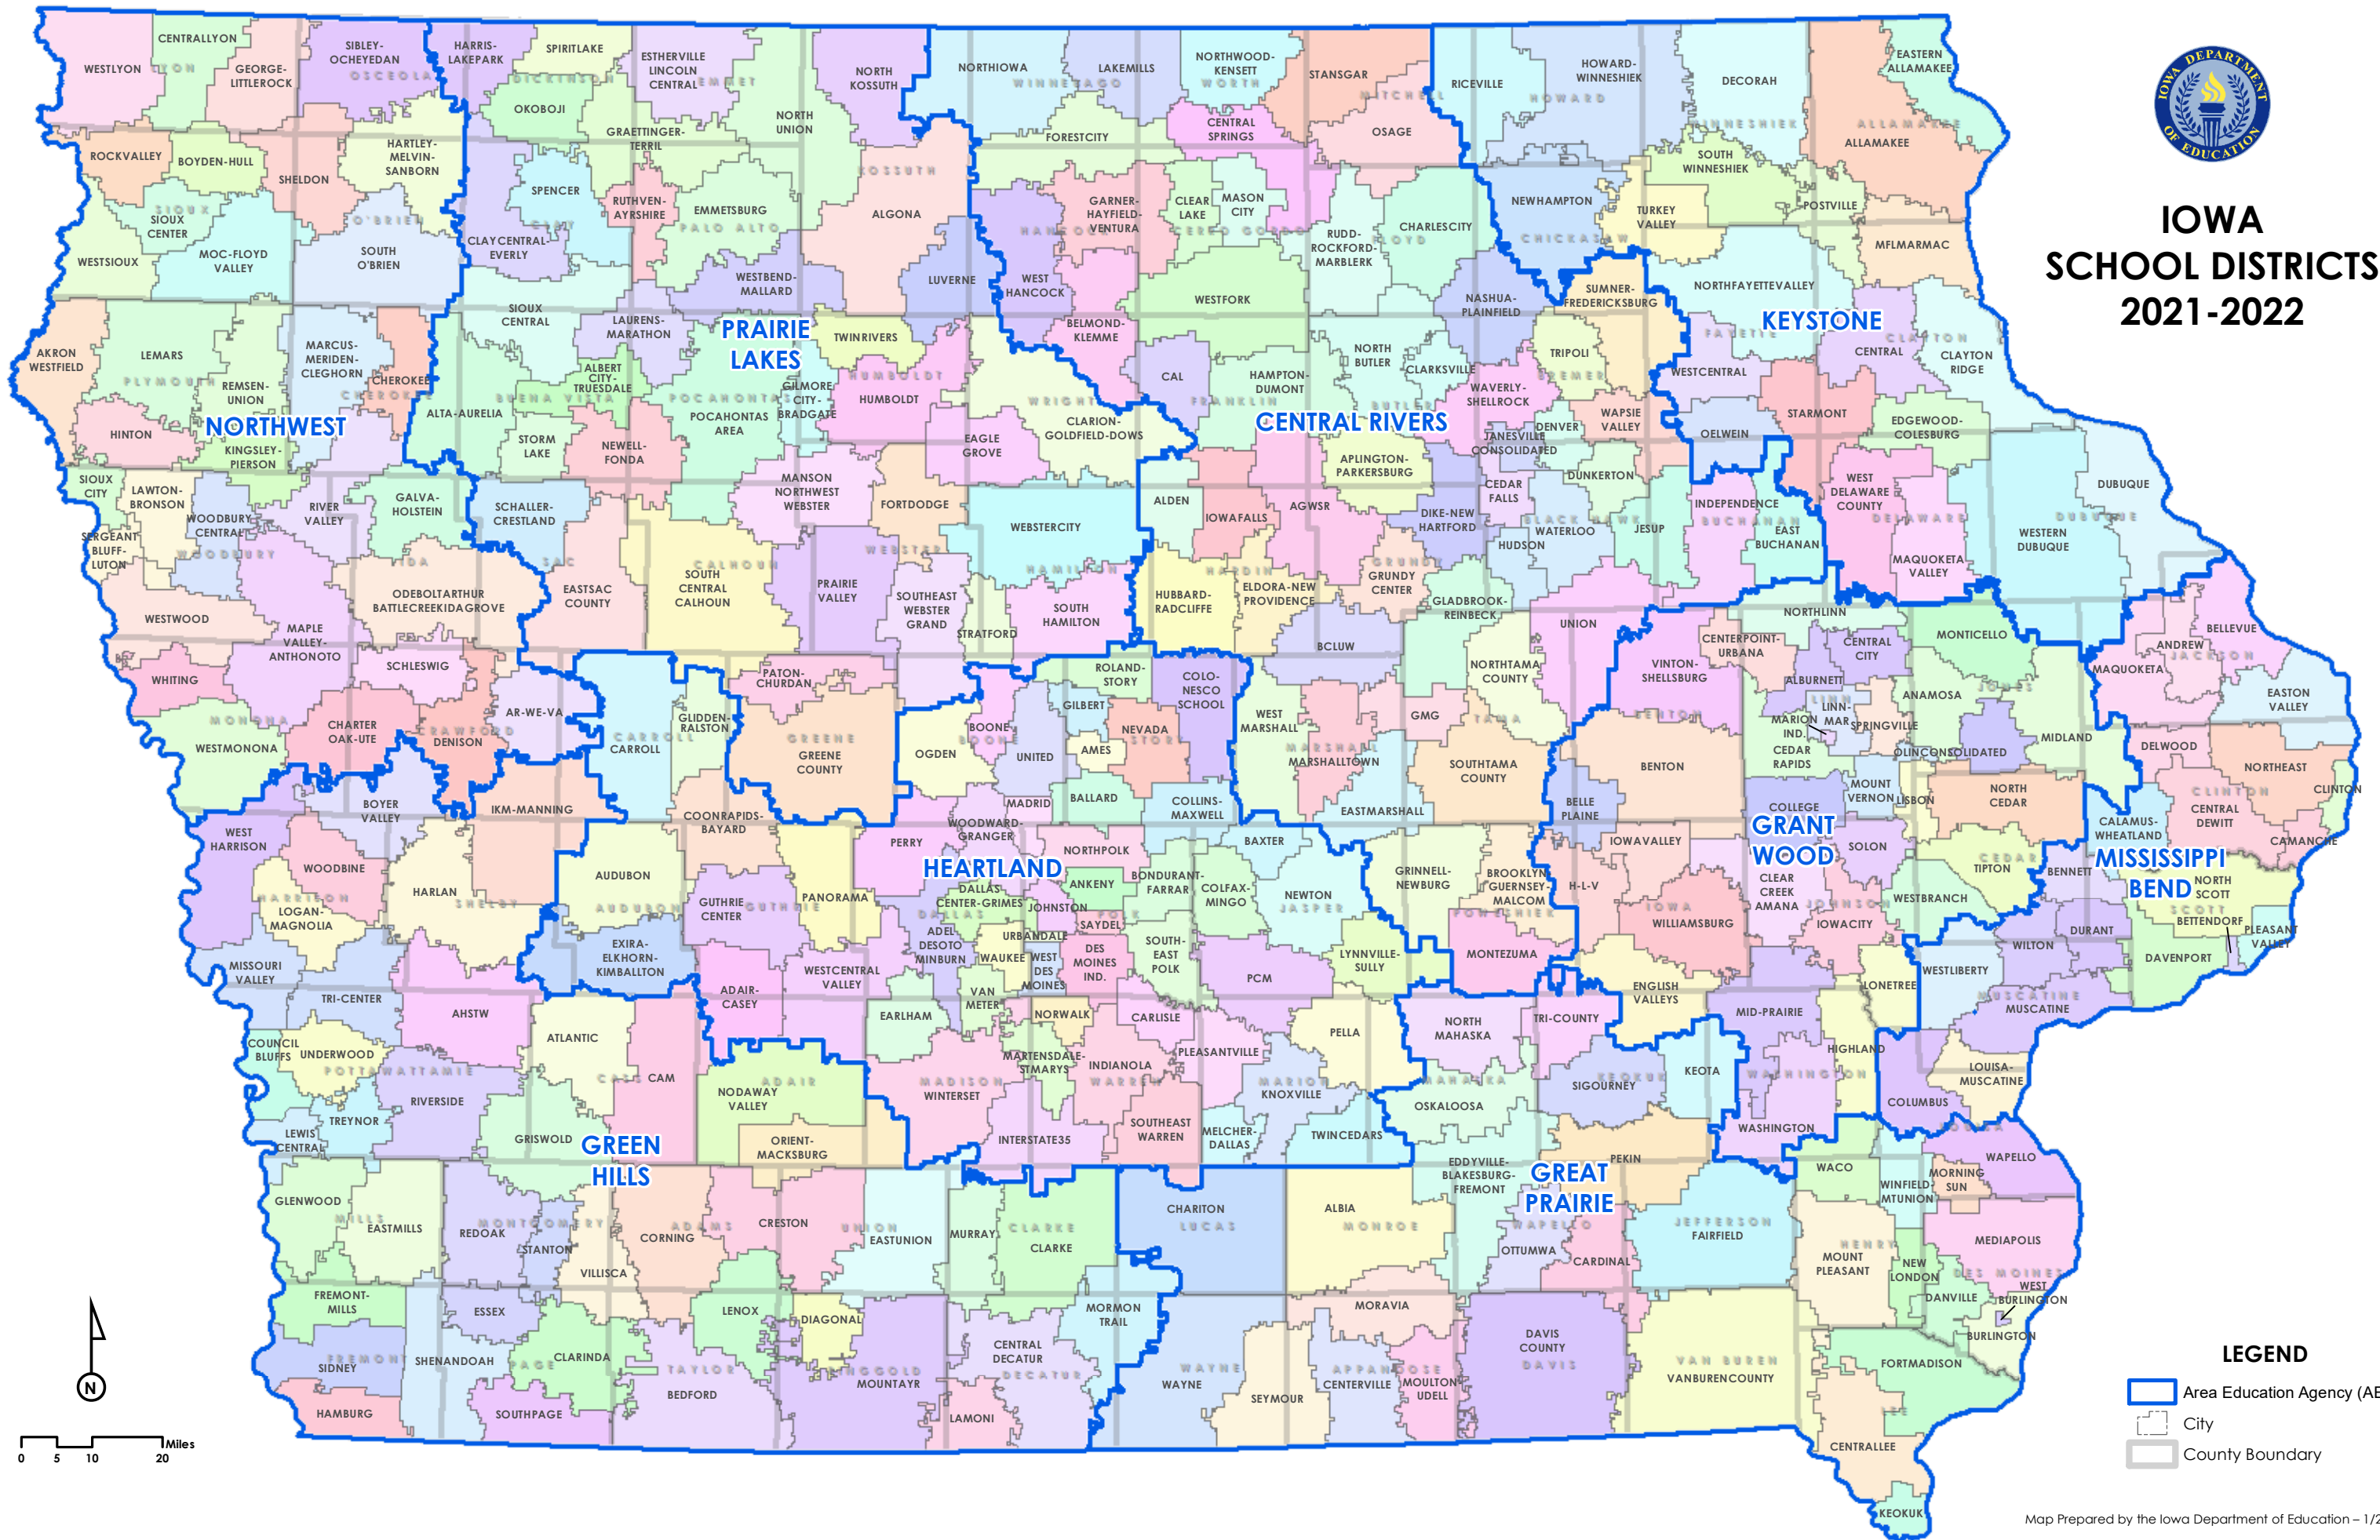

IOWA SCHOOL DISTRICTS 2021-2022

LEGEND

- Area Education Agency (AEA)
- City
- County Boundary