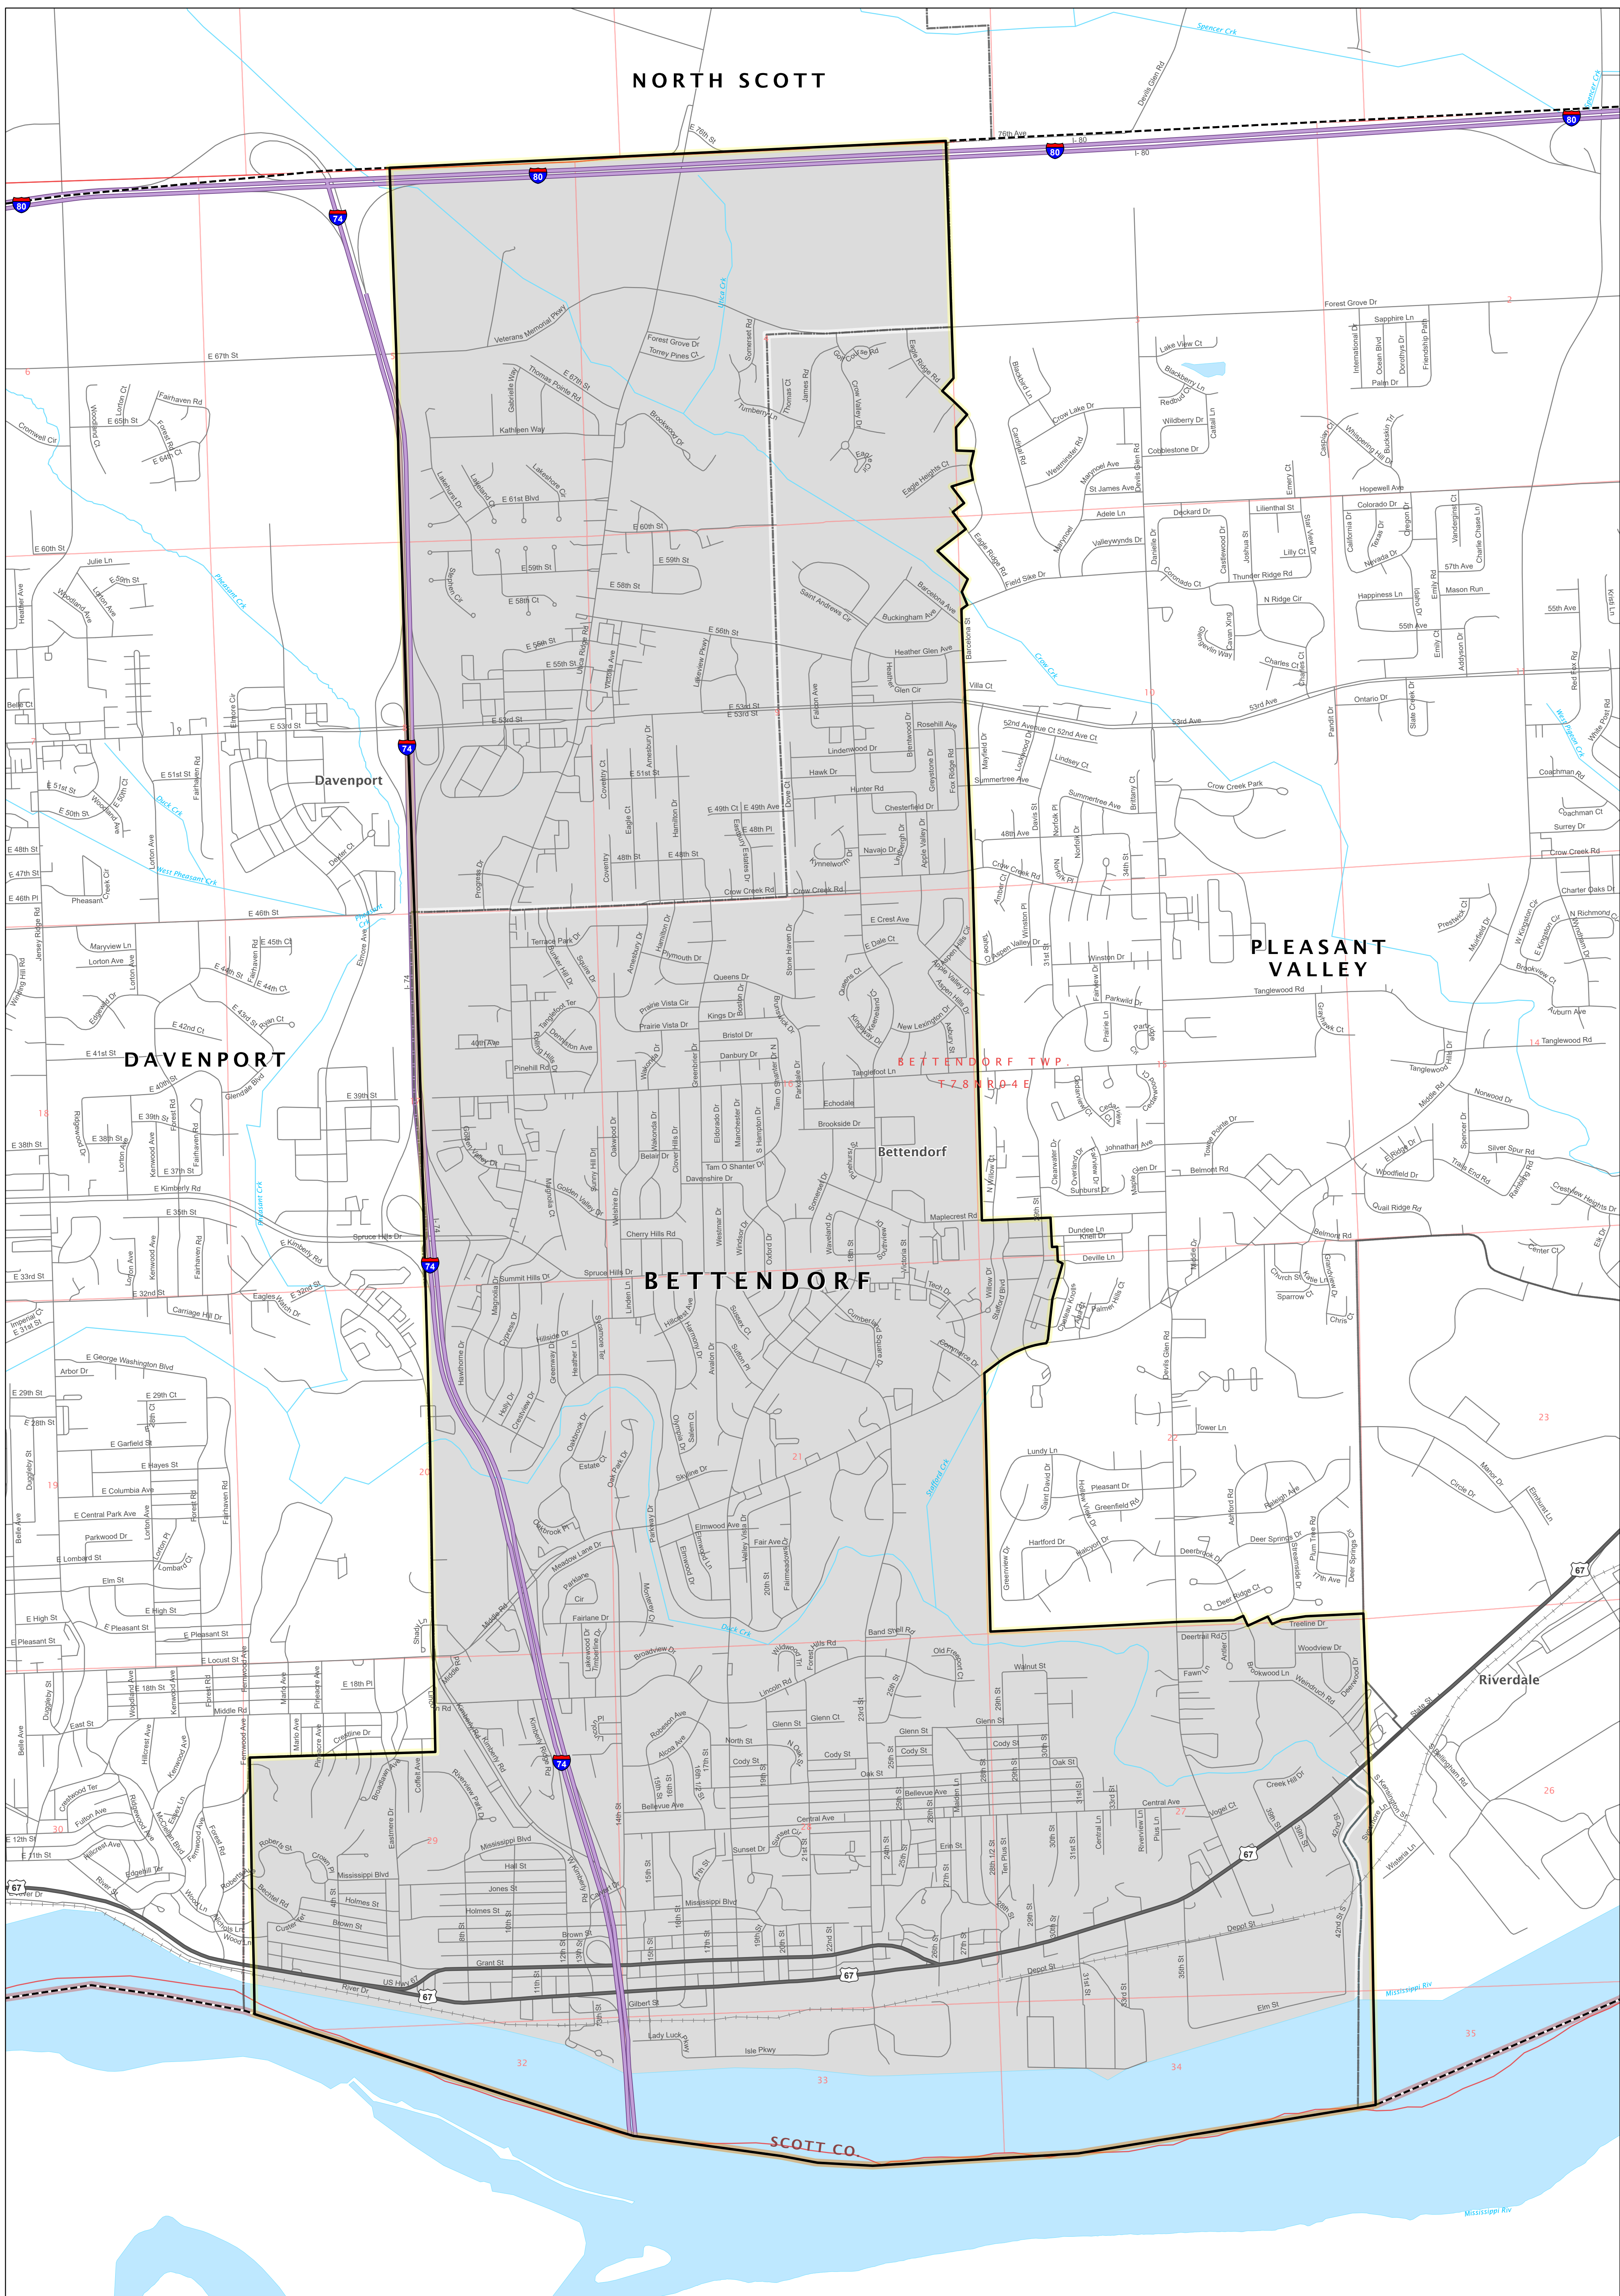

NORTH SCOTT

- Bettendorf Comm School District
- Adjacent School District

- Township
- Section
- County
- City

Map Produced: 1/7/2026

0 0.15 0.3 0.6 Miles