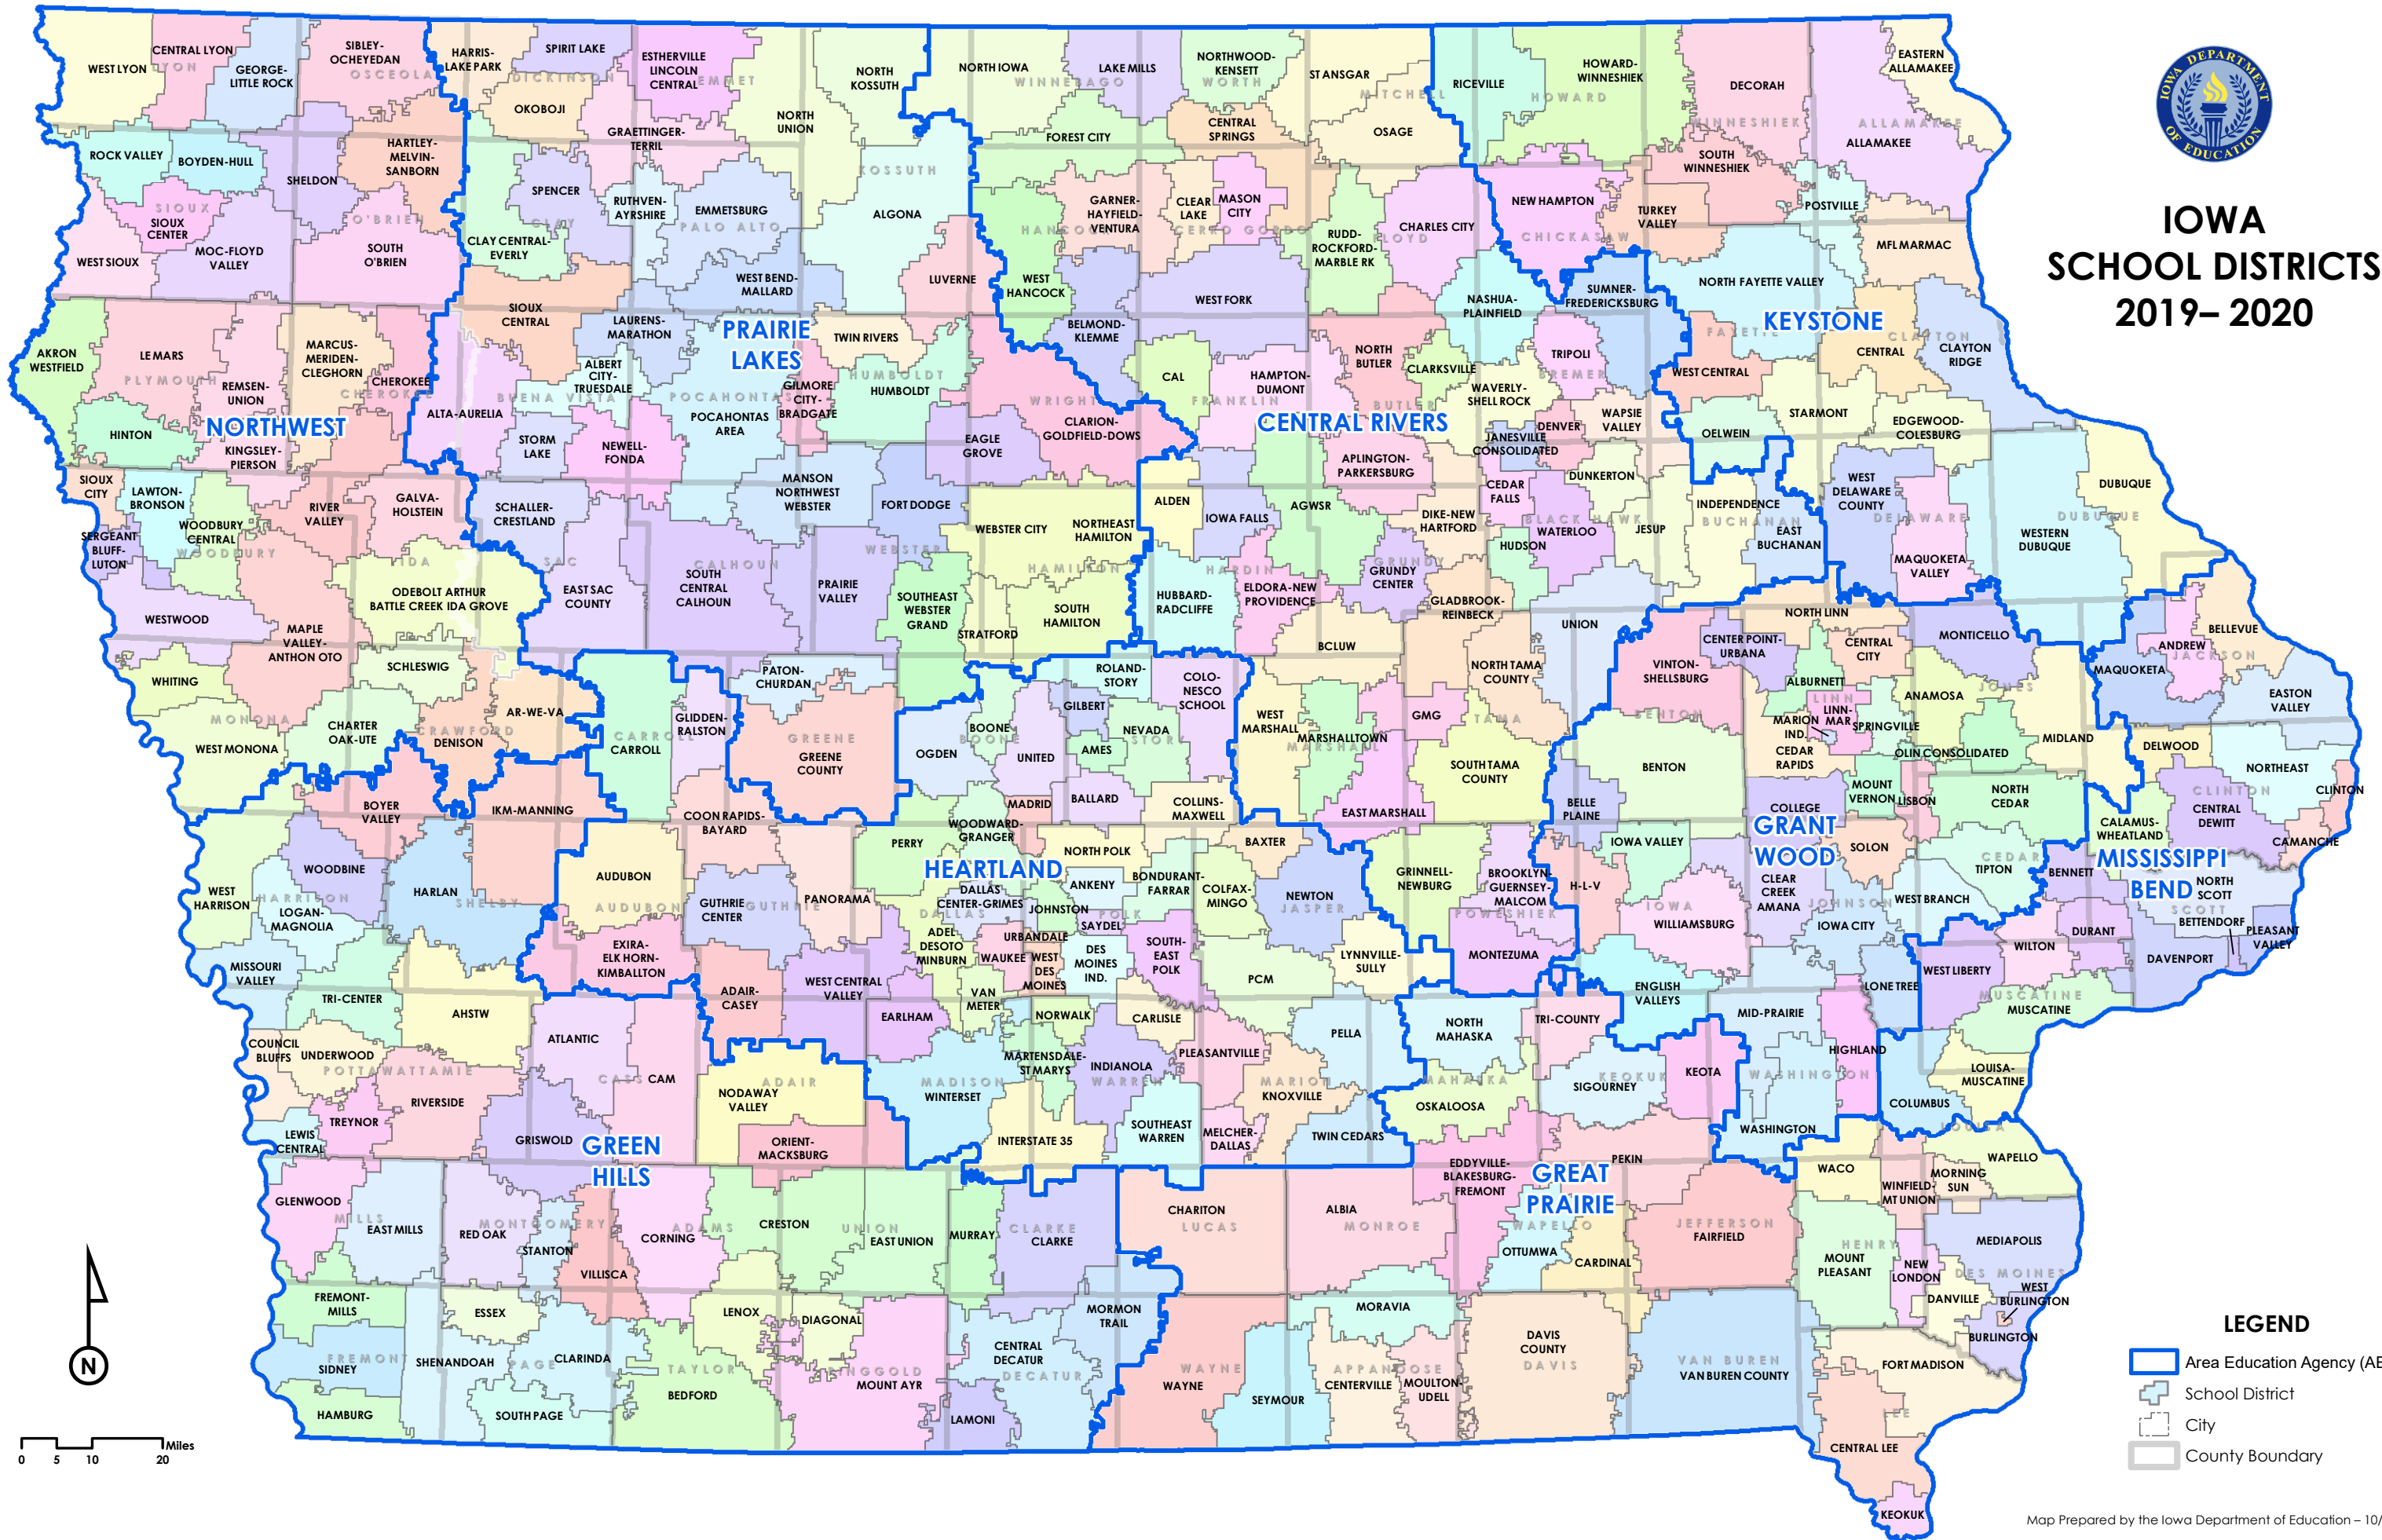

# IOWA SCHOOL DISTRICTS 2019-2020

0 5 10 20 Miles

- LEGEND**
- Area Education Agency (AEA)
  - School District
  - City
  - County Boundary