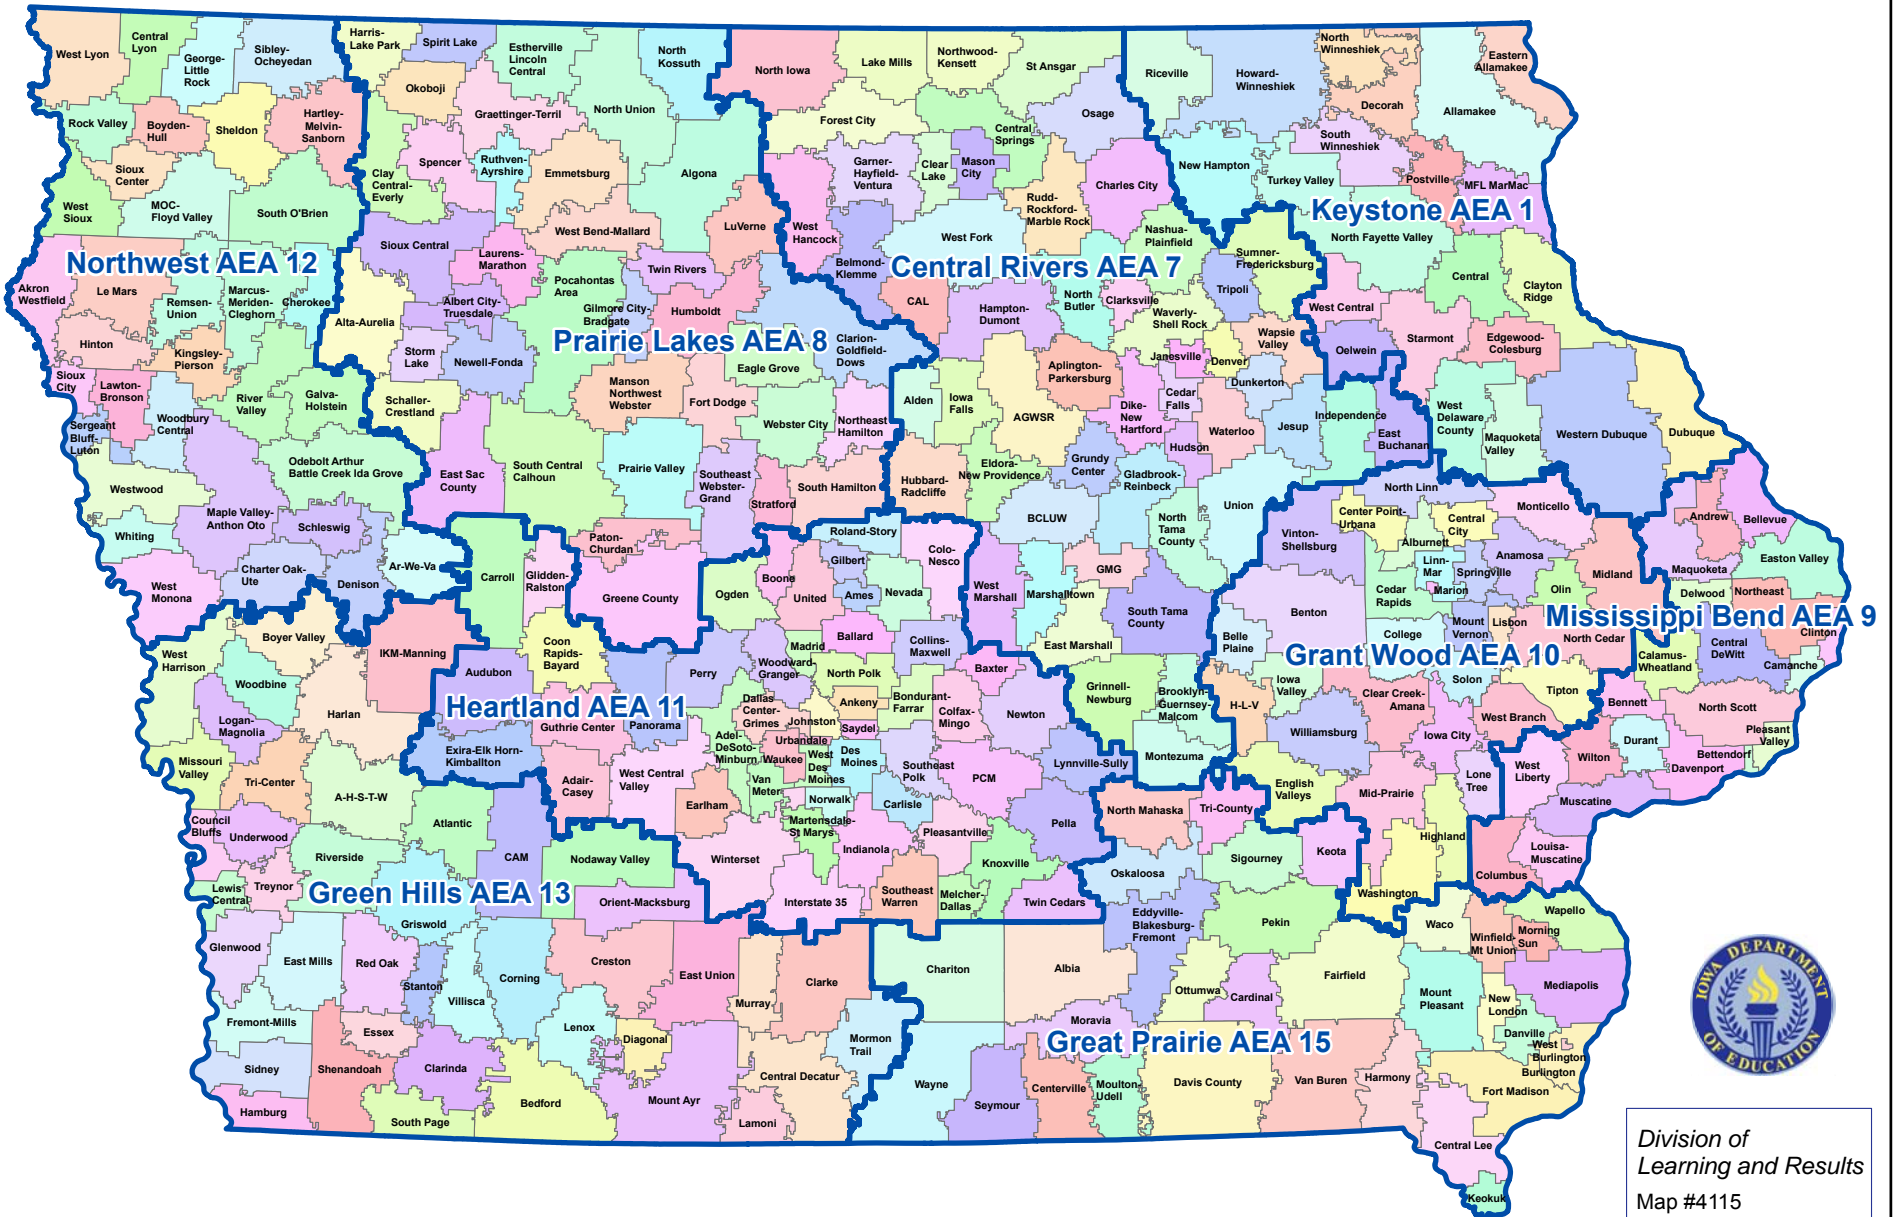

Iowa Area Education Agencies and School Districts 2018-19

Division of Learning and Results
Map #4115
May 7, 2018