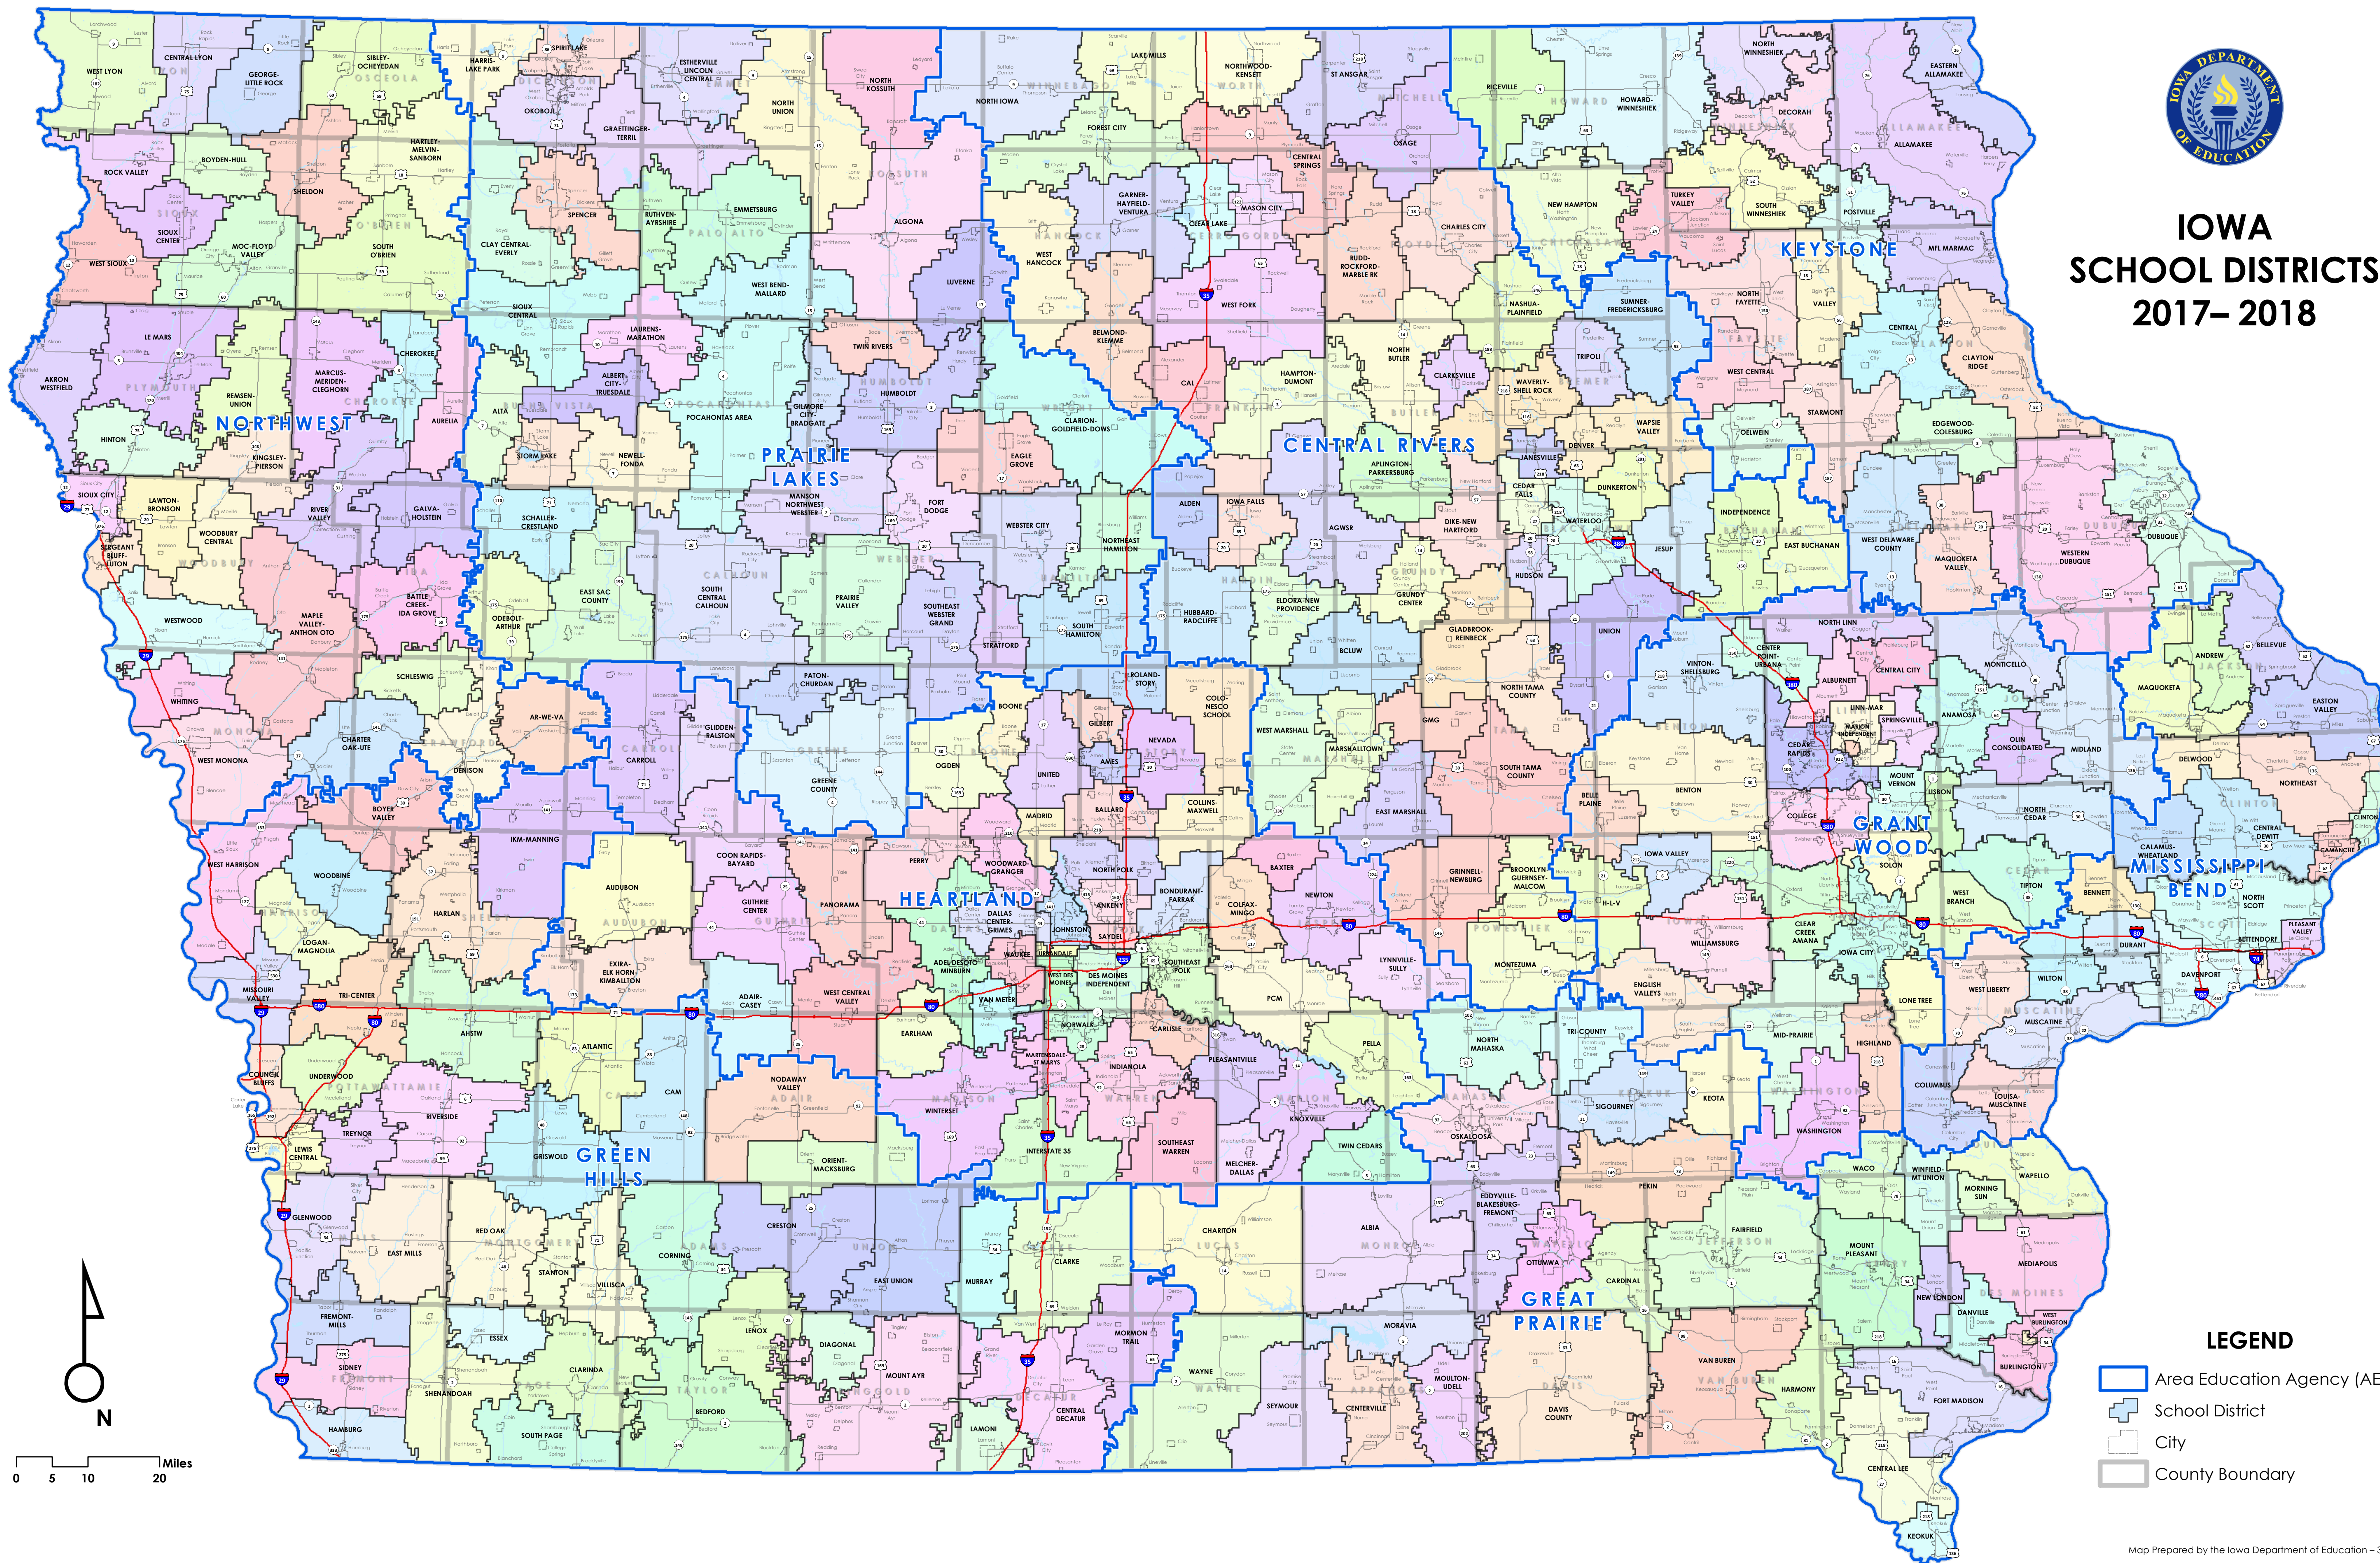

IOWA SCHOOL DISTRICTS 2017-2018

0 5 10 20 Miles

LEGEND

- Area Education Agency (AEA)
- School District
- City
- County Boundary