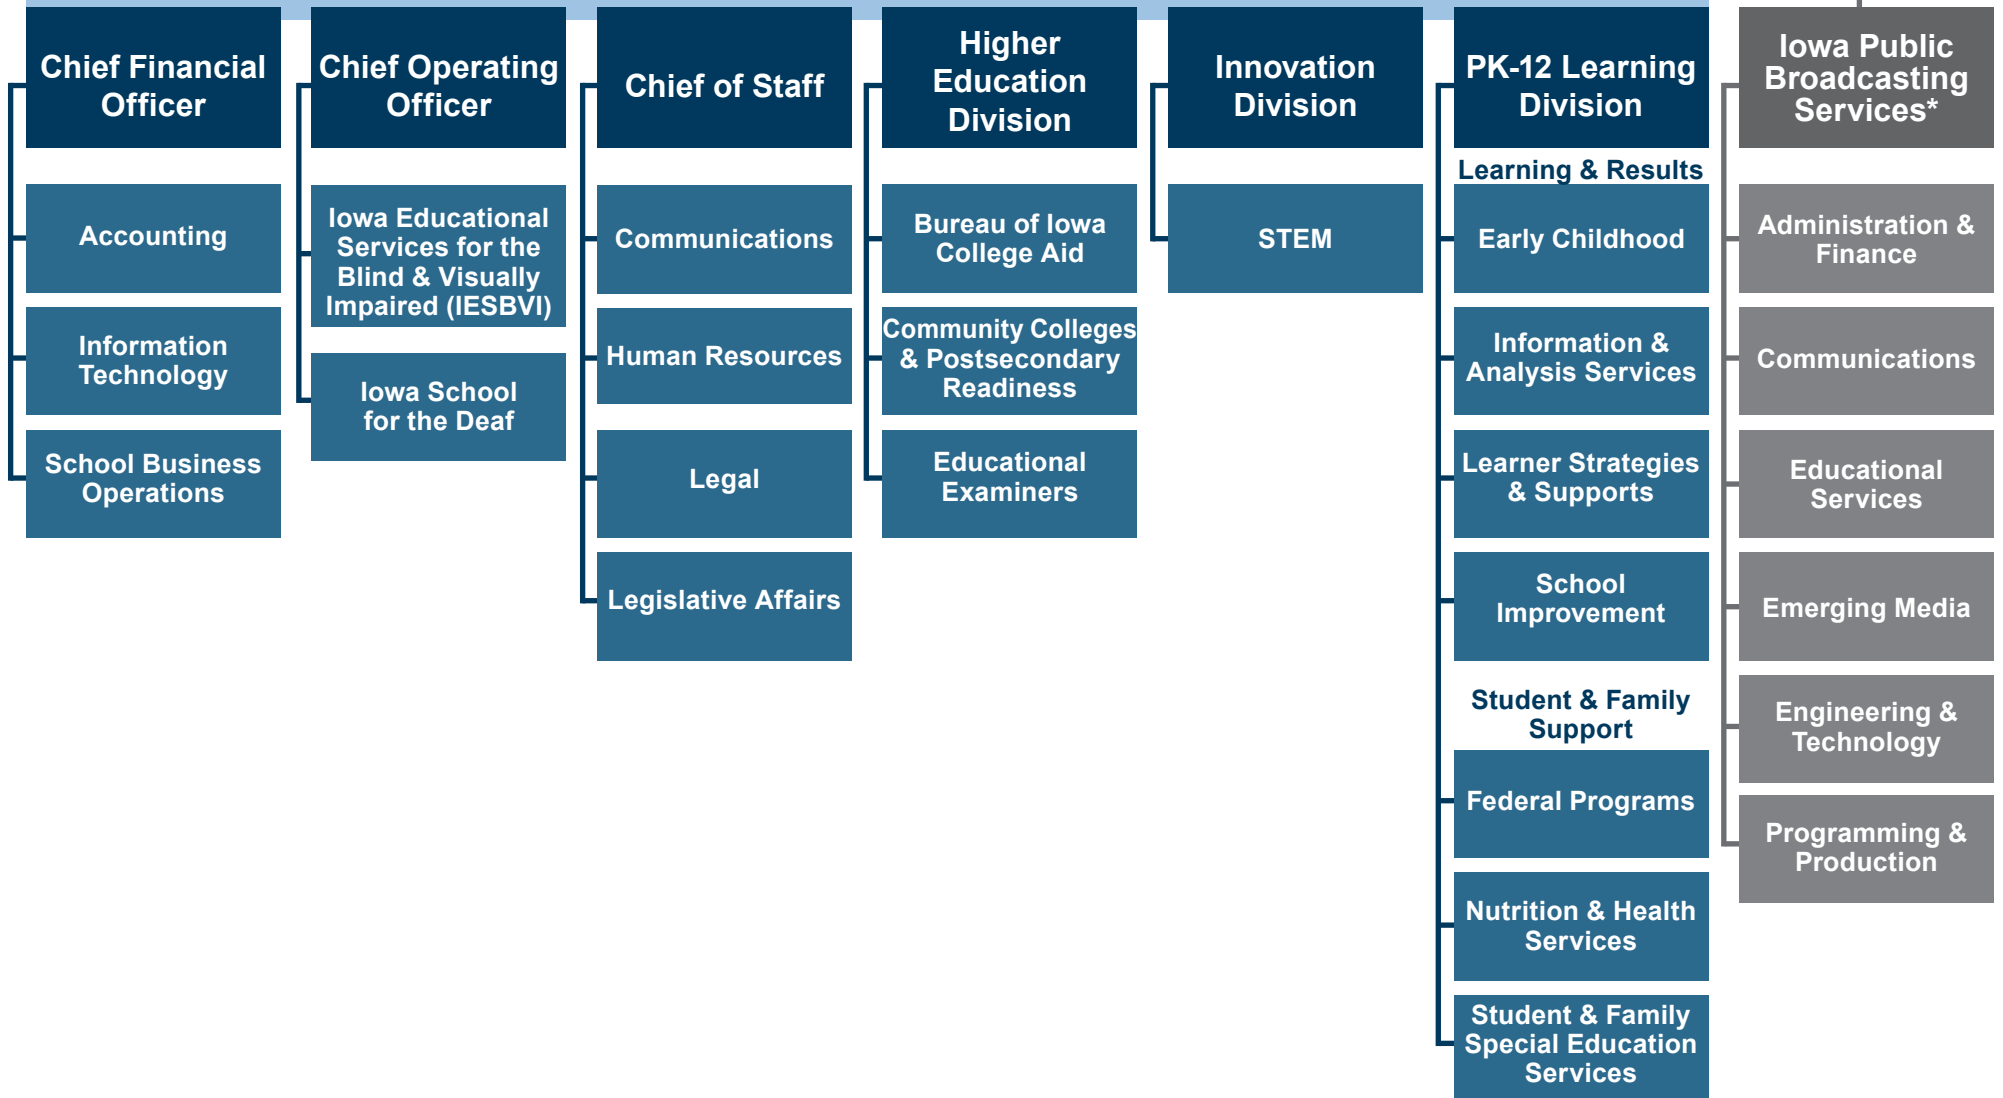

# Iowa Department of Education Table of Organization

## Office of the Director

\* Iowa PBS is affiliated with the Iowa Department of Education and operates as an independent entity with an independent board.