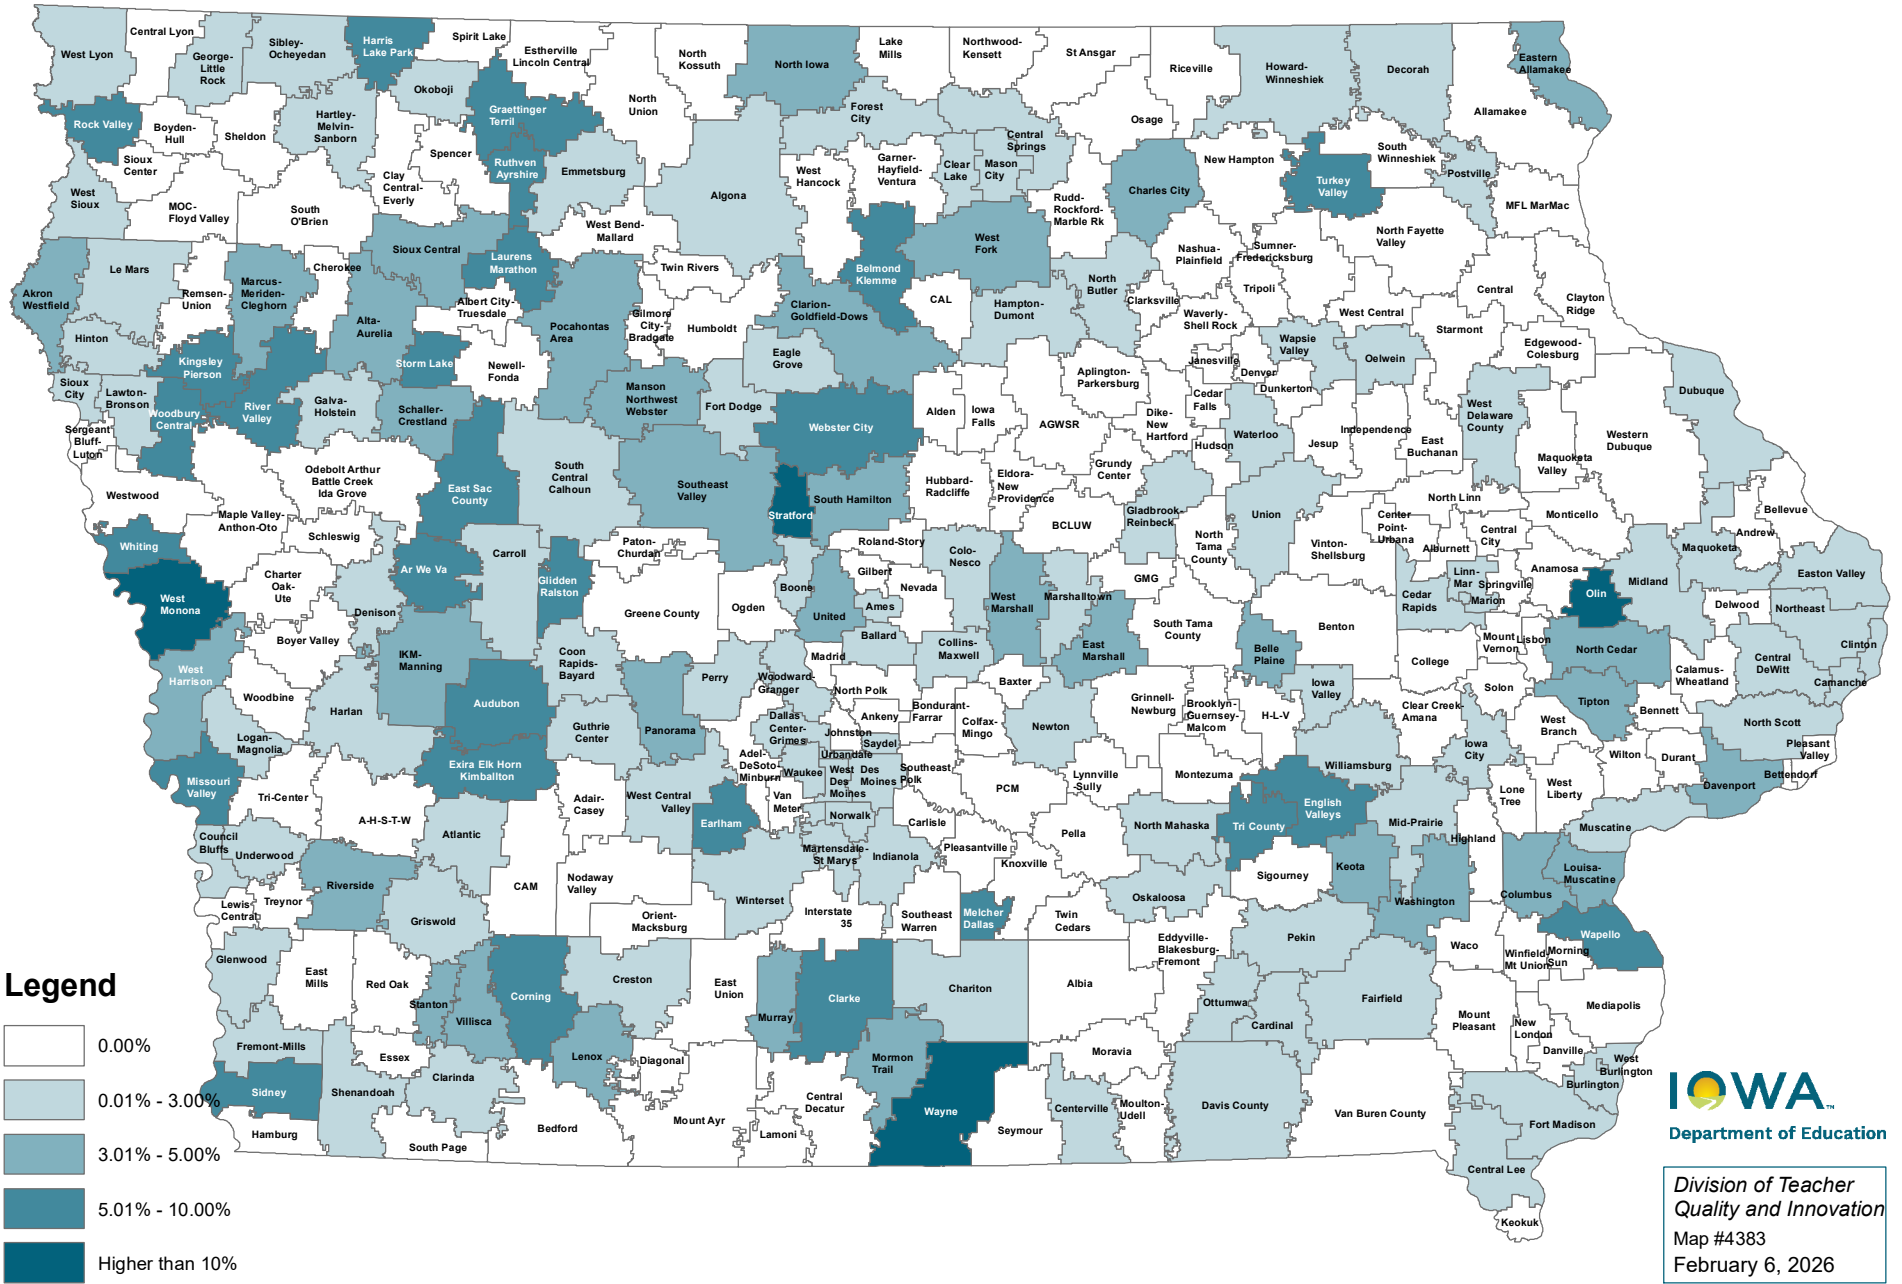

Teacher Vacancy Percentage by School District, 2025-26

Legend

- 0.00%
- 0.01% - 3.00%
- 3.01% - 5.00%
- 5.01% - 10.00%
- Higher than 10%

Division of Teacher Quality and Innovation
 Map #4383
 February 6, 2026