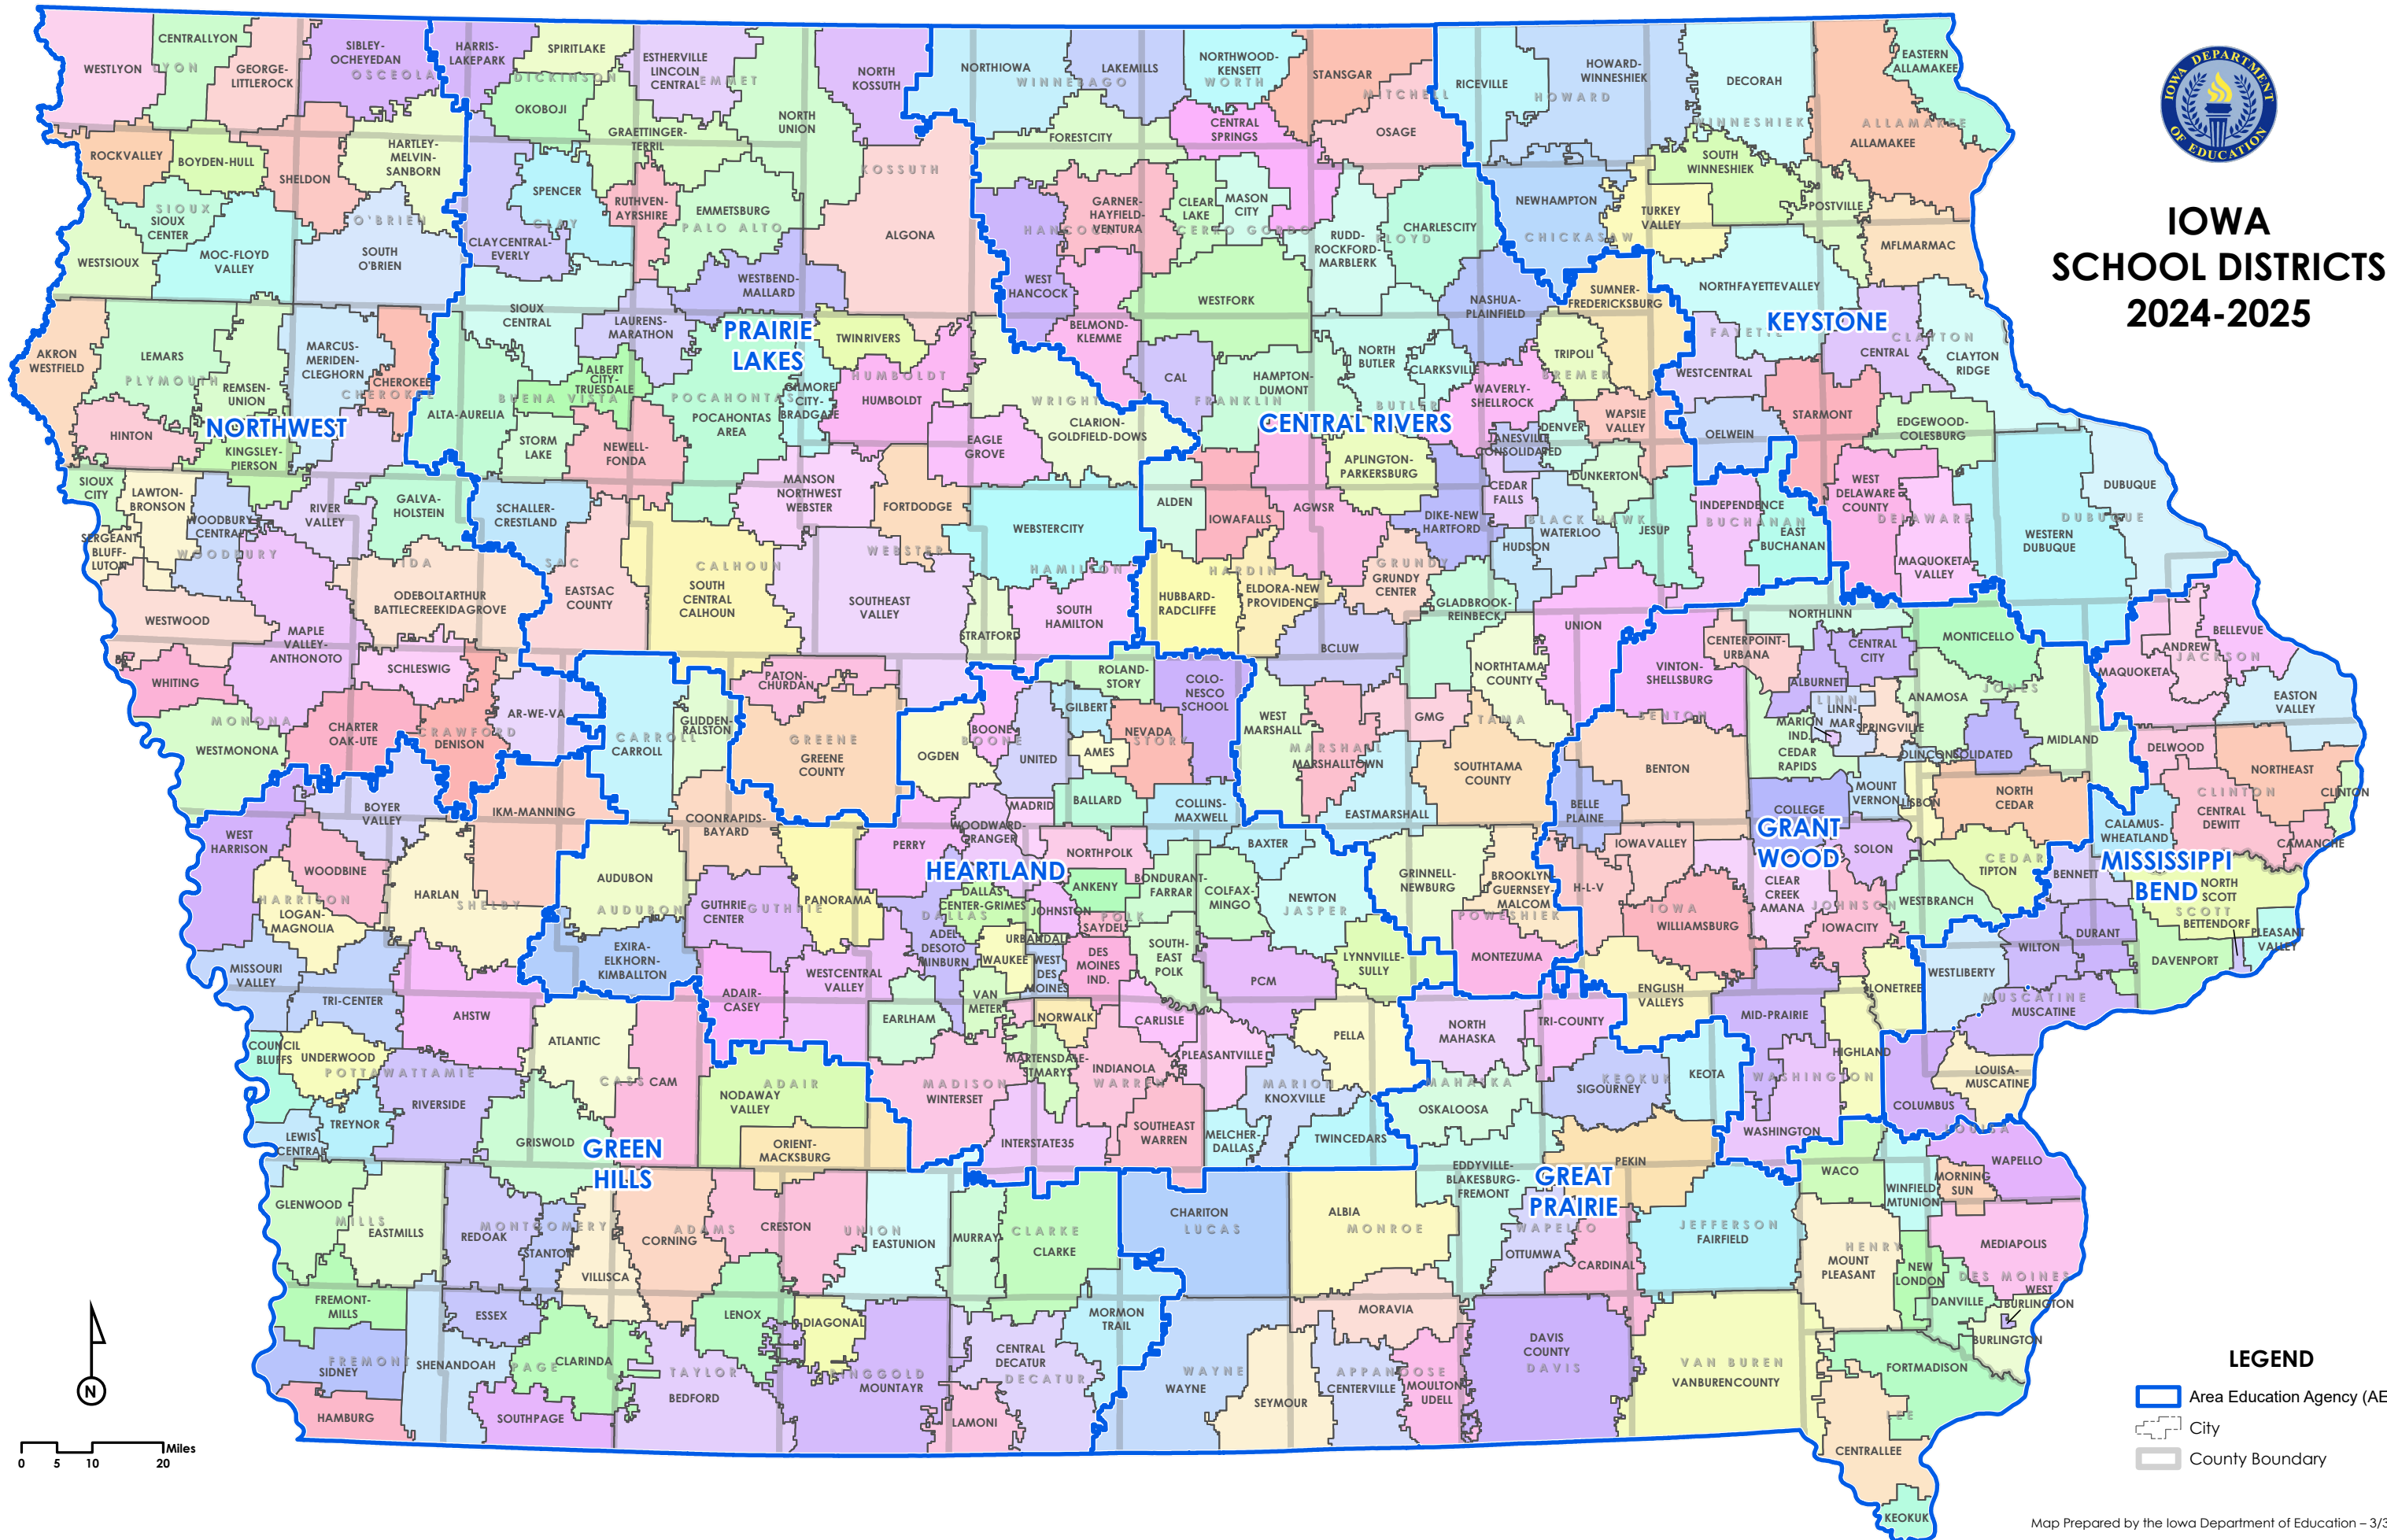

IOWA SCHOOL DISTRICTS 2024-2025

LEGEND

- Area Education Agency (AEA)
- City
- County Boundary